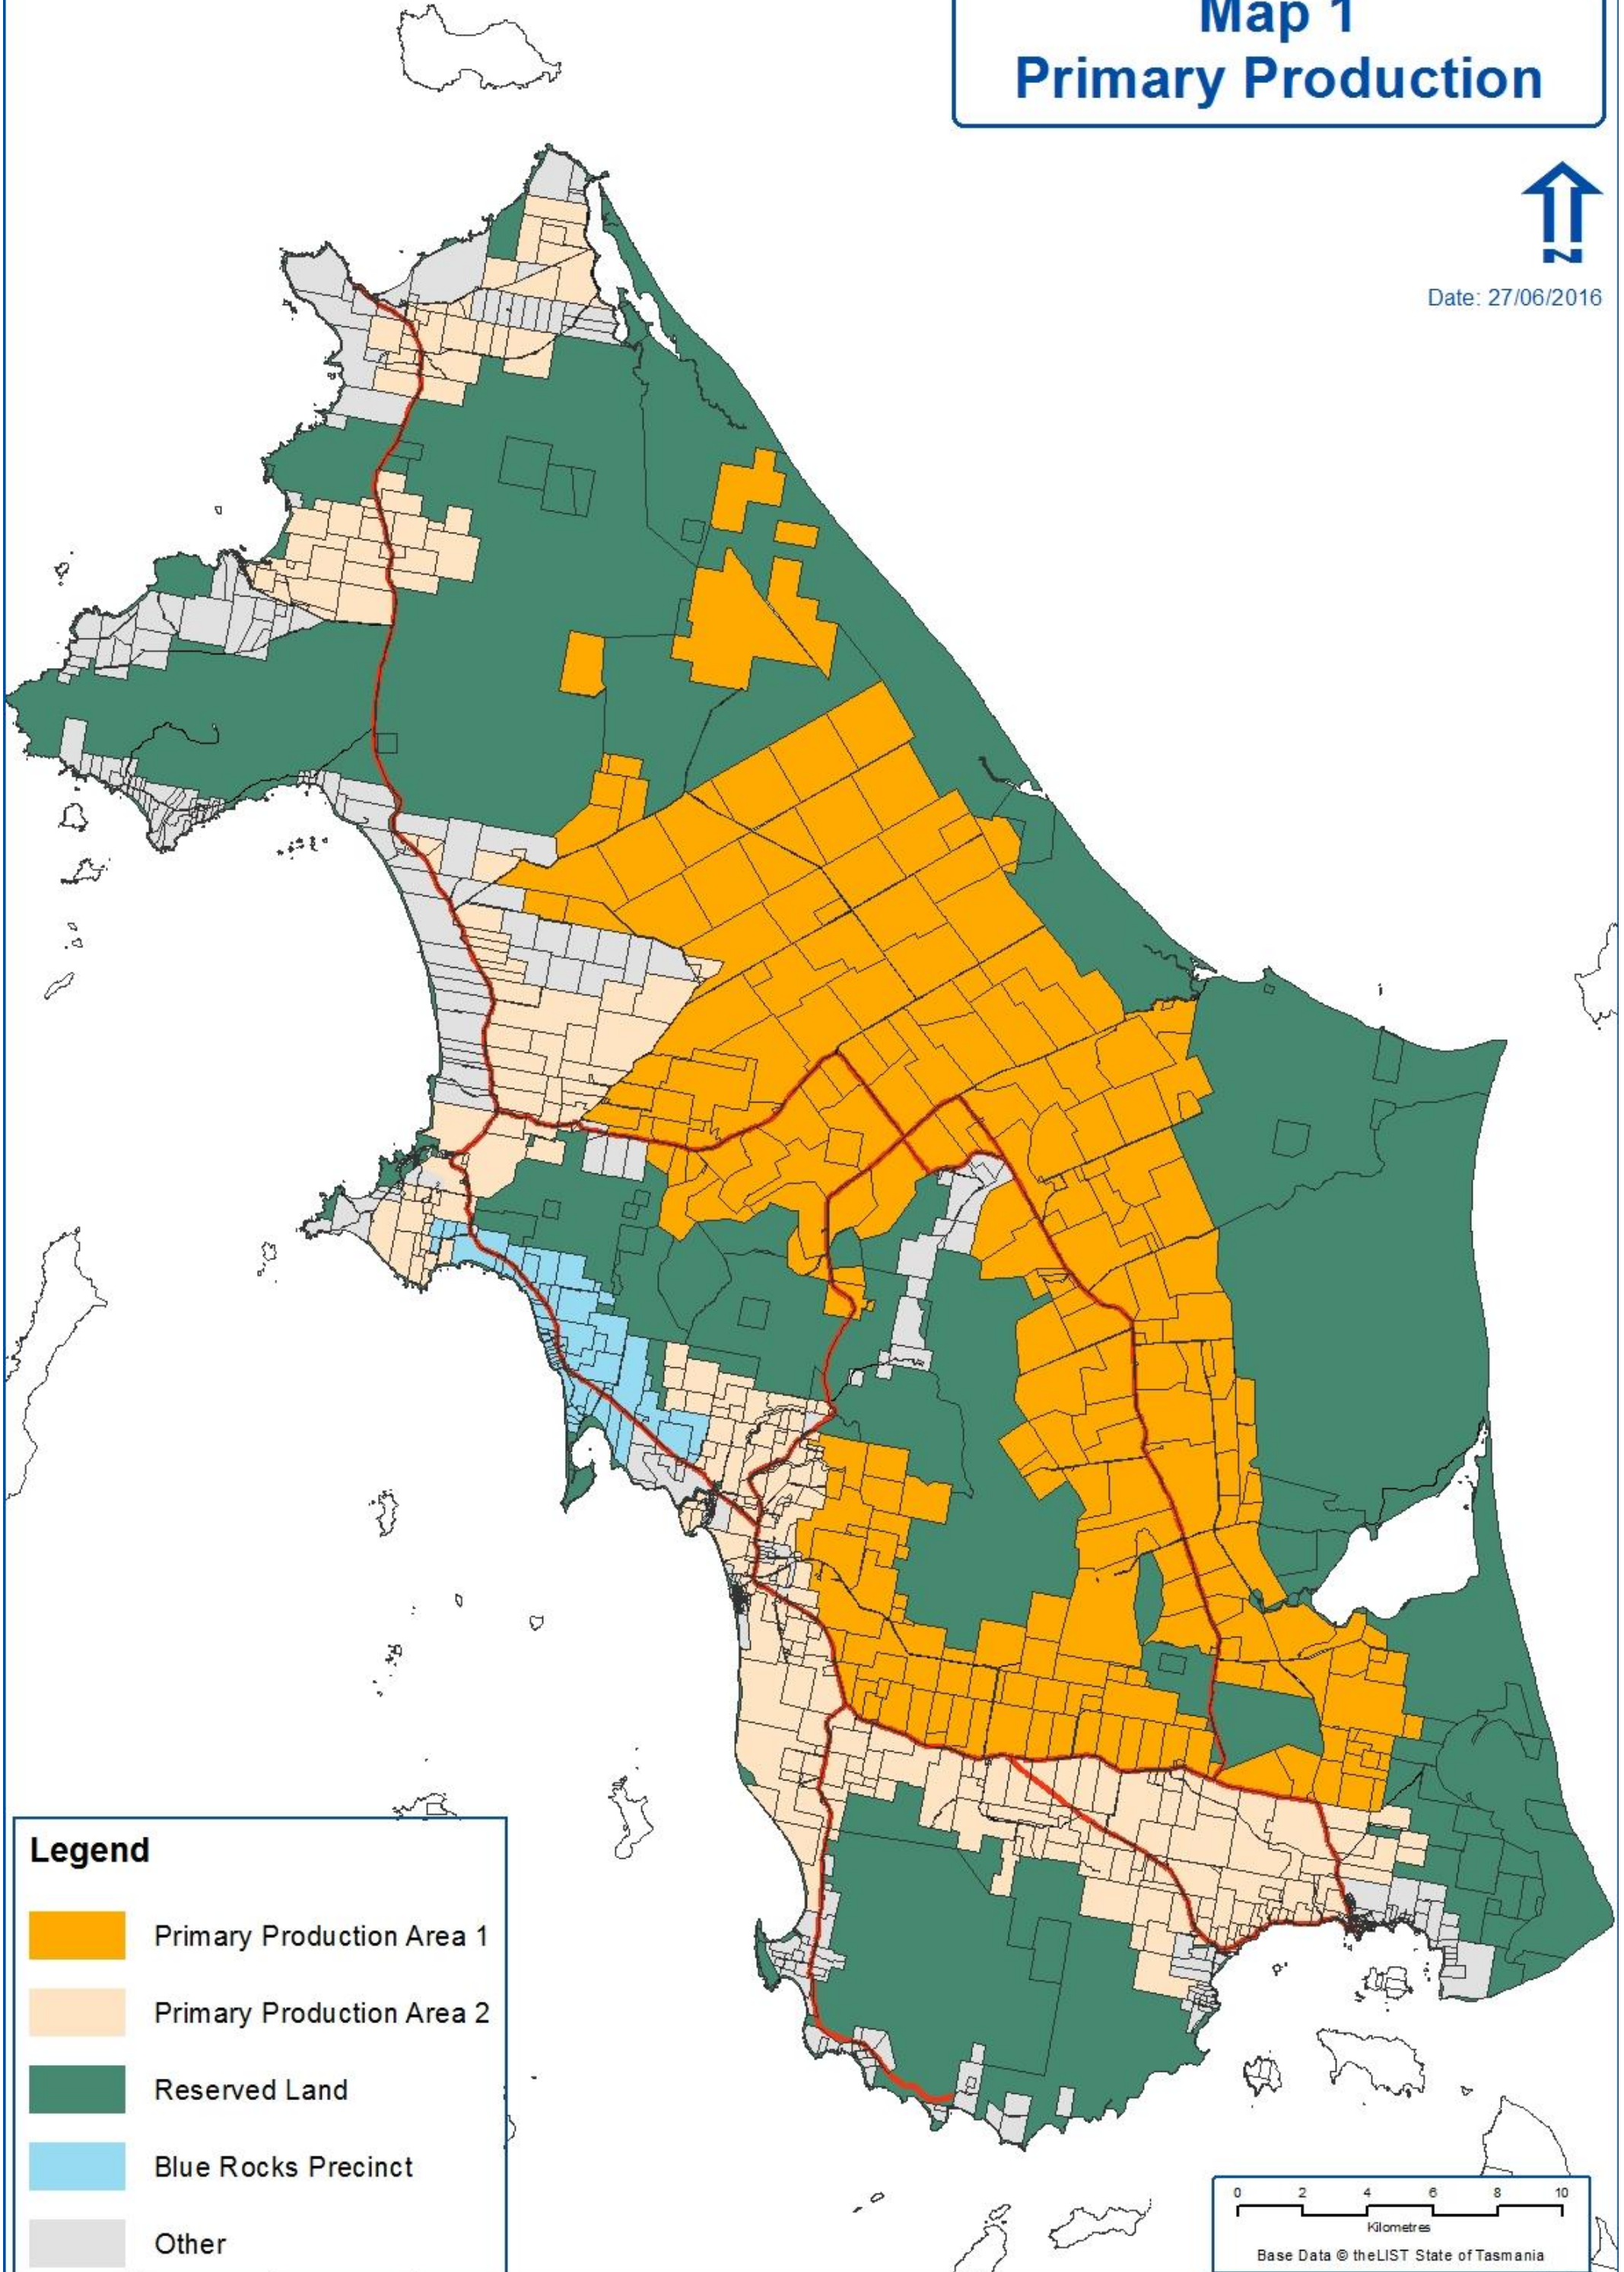

# Map 1 Primary Production

Date: 27/06/2016

### Legend

-  Primary Production Area 1
-  Primary Production Area 2
-  Reserved Land
-  Blue Rocks Precinct
-  Other

# Flinders Island - Land Capability