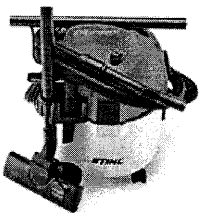

Standard features

Accessory holder

With the integrated accessory holder, the accessories such as a suction pipe, universal nozzle and joint nozzle, are always easy to access and kept tidily.

The version(s) available in each country may differ from the above range and specifications; specific details may be subject to change without notice. Please ask your local STIHL Approved Dealer for further information.

Accessories