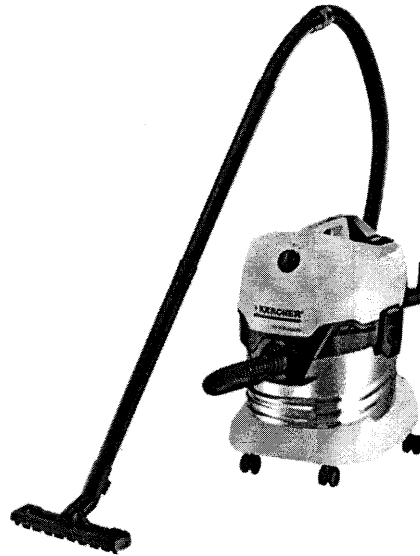

# Karcher WD 4 Premium Multi-Purpose Vacuum Cleaner

1.348-155.0

ONLINE ONLY

**Pay nothing for 6 months!** When you spend over \$250. > [LEARN MORE](#)  
>Conditions, fees and charges apply.

This Karcher vacuum cleaner features a 5 m cord length. Its 1000 watt electric motor allows you to enjoy plenty of power to shine on almost any cleaning job. Also, you can carry it up and down stairs with less fatigue with the Karcher 1.348-155.0's 7.5 kg weight. It has a hose, allowing you to tackle lamps and valances with great ...more