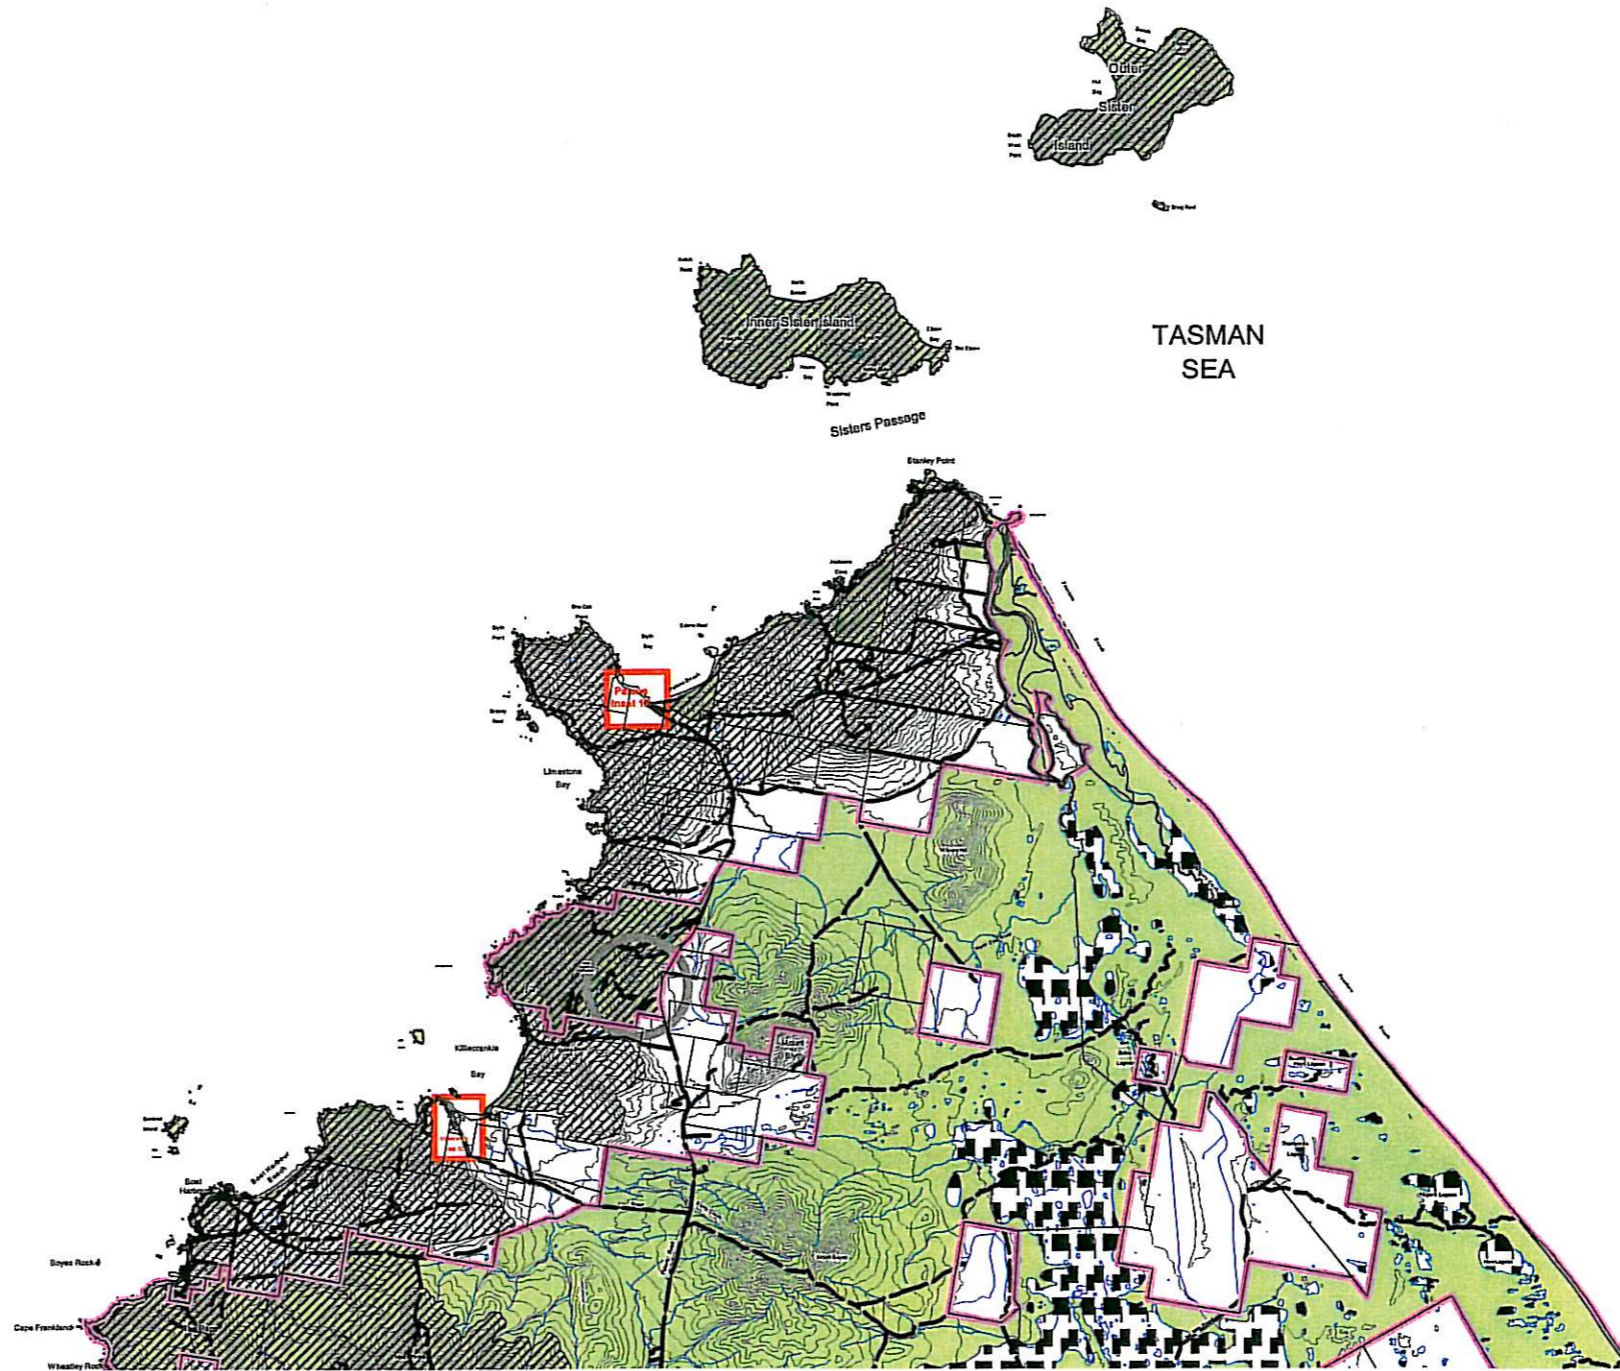

Flinders Planning Scheme Sheet 1

Inset 1A
Scale 1:1,500

Inset 1B
Scale 1: 150

Inset 1C
Scale 1: 150

FLINDERS PLANNING SCHEME LEGEND

ZONES		OVERLAYS		MAP KEY	
	Residential		Public Purpose		Visually Sensitive
	Low Density Residential		Port		Ecologically Sensitive
	Rural Residential		Rural		Heritage
	Commercial		Environmental Management & Recreation		Unstable Land
	Village		Buffer/Attenuation		Airport Buffer
			Scheme Boundary		