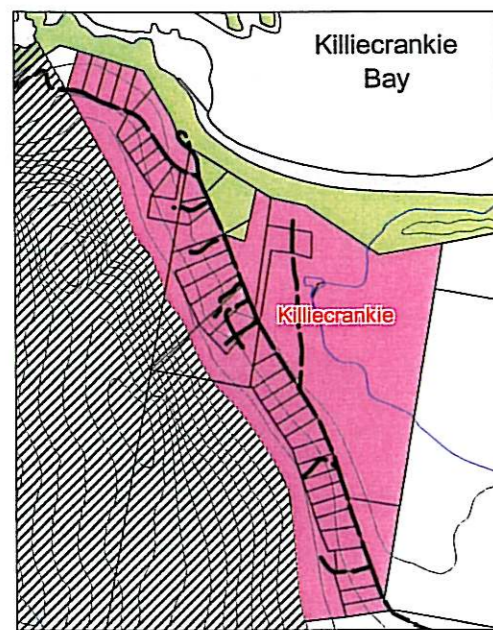

Flinders Planning Scheme Sheet 1

Inset 1A
Scale 1:1,500

Inset 1B
Scale 1: 150

Inset 1C
Scale 1: 150

FLINDERS PLANNING SCHEME LEGEND

ZONES		OVERLAYS		MAP KEY	
	Residential		Public Purpose		Visually Sensitive
	Low Density Residential		Port		Ecologically Sensitive
	Rural Residential		Rural		Heritage
	Commercial		Environmental Management & Recreation		Unstable Land
	Village		Buffer/Attenuation		Airport Buffer
			Scheme Boundary		