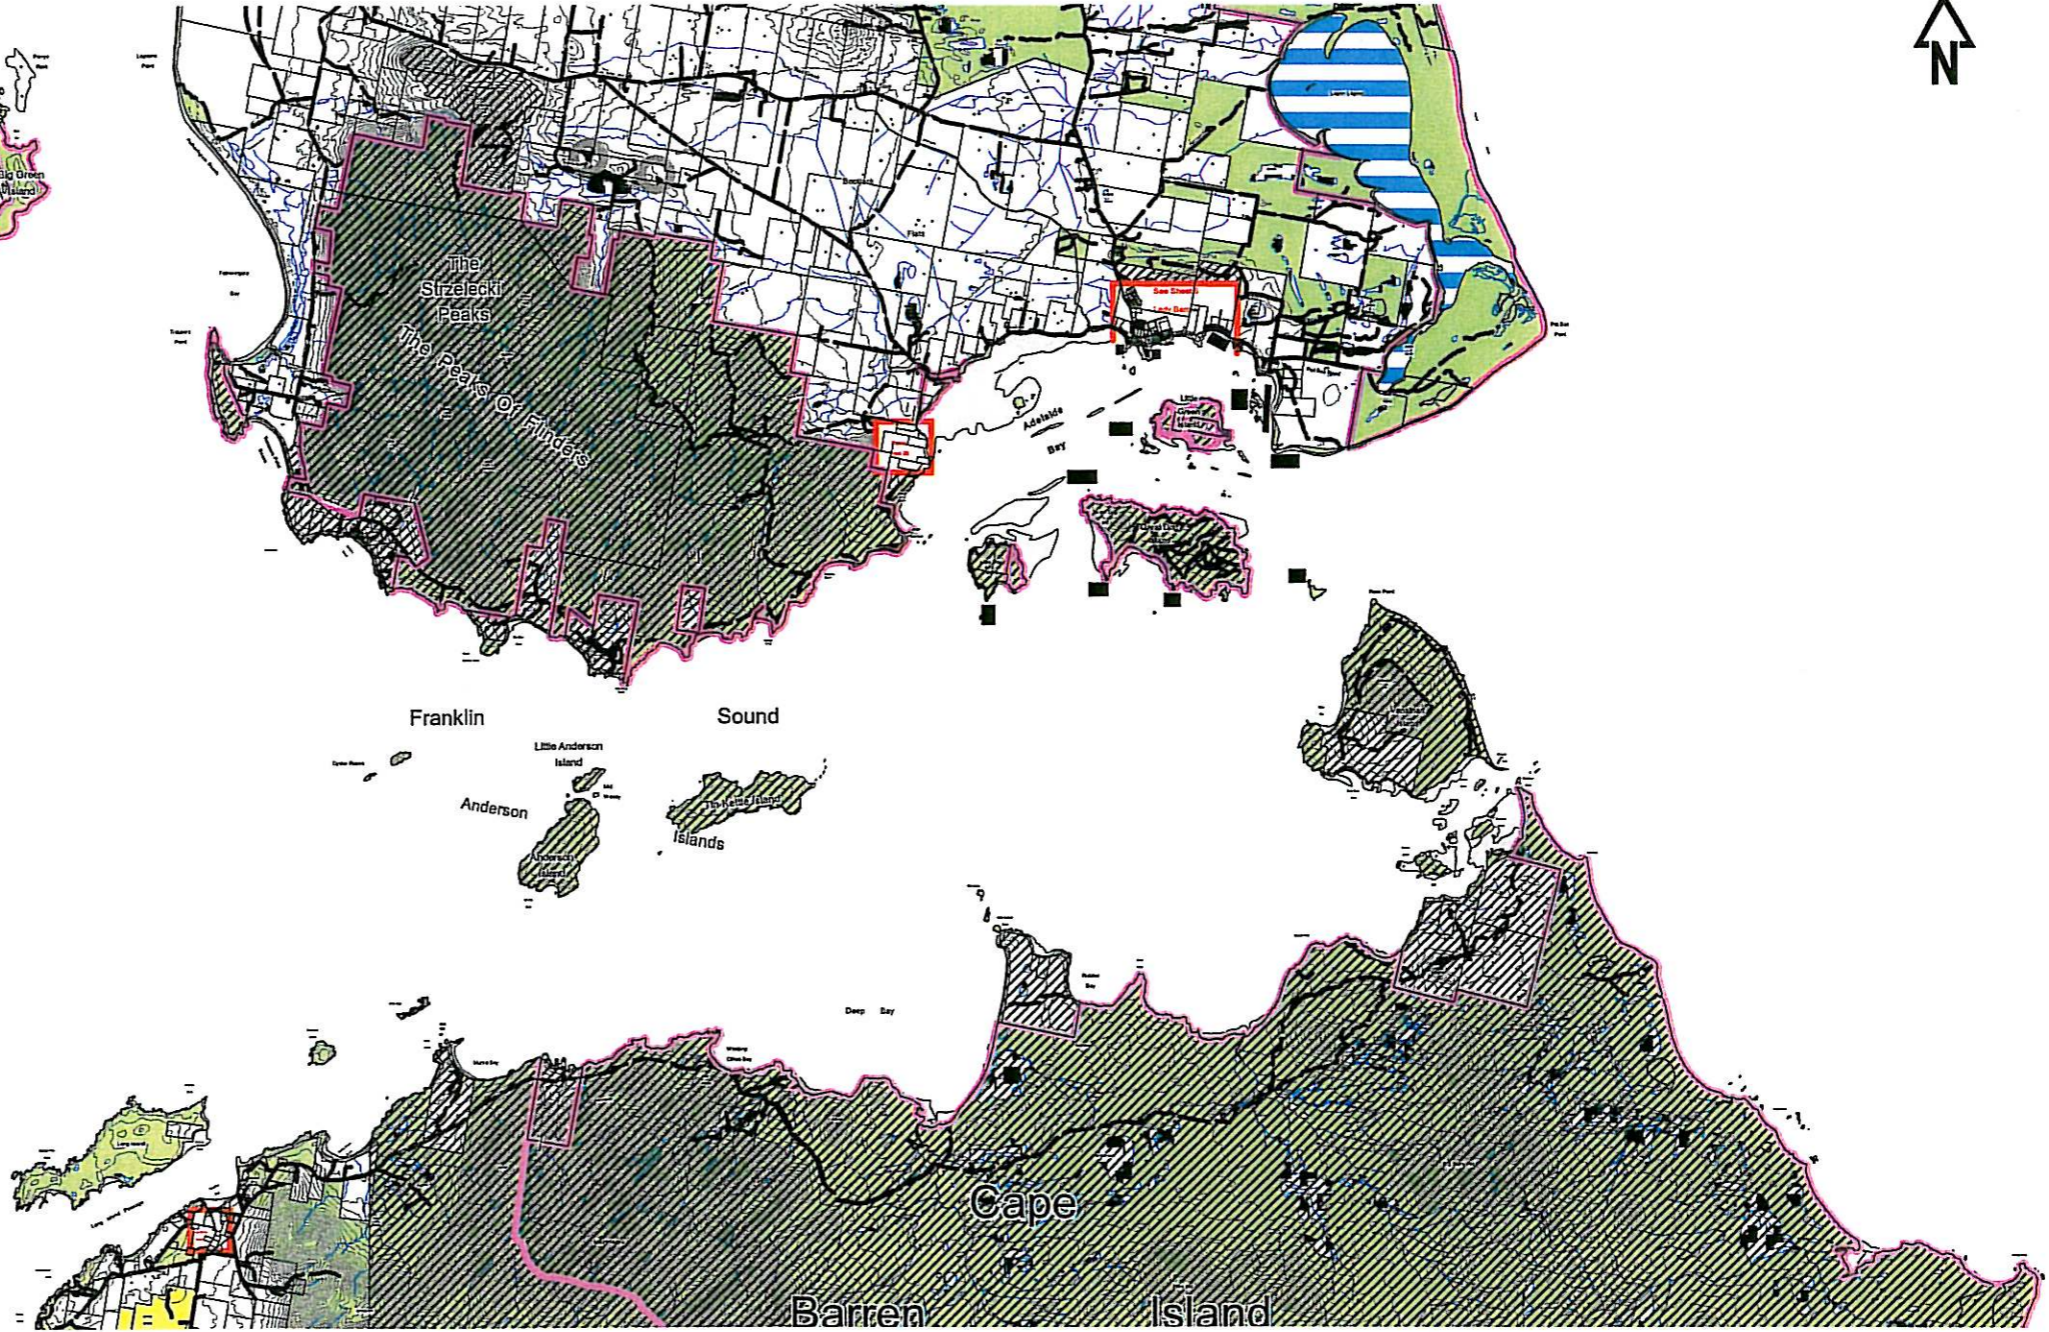

Flinders Planning Scheme Sheet 3

Inset 3C Scale 1:150

Inset 3B
Scale 1:150

Inset 3A
Scale 1:1,500

FLINDERS PLANNING SCHEME LEGEND

ZONES		OVERLAYS		MAP KEY	
	Residential		Public Purpose		Visually Sensitive
	Low Density Residential		Port		Ecologically Sensitive
	Rural Residential		Rural		Heritage
	Commercial		Environmental Management & Recreation		Unstable Land
	Village		Buffer/Attenuation		Airport Buffer
			Airport Buffer		Scheme Boundary