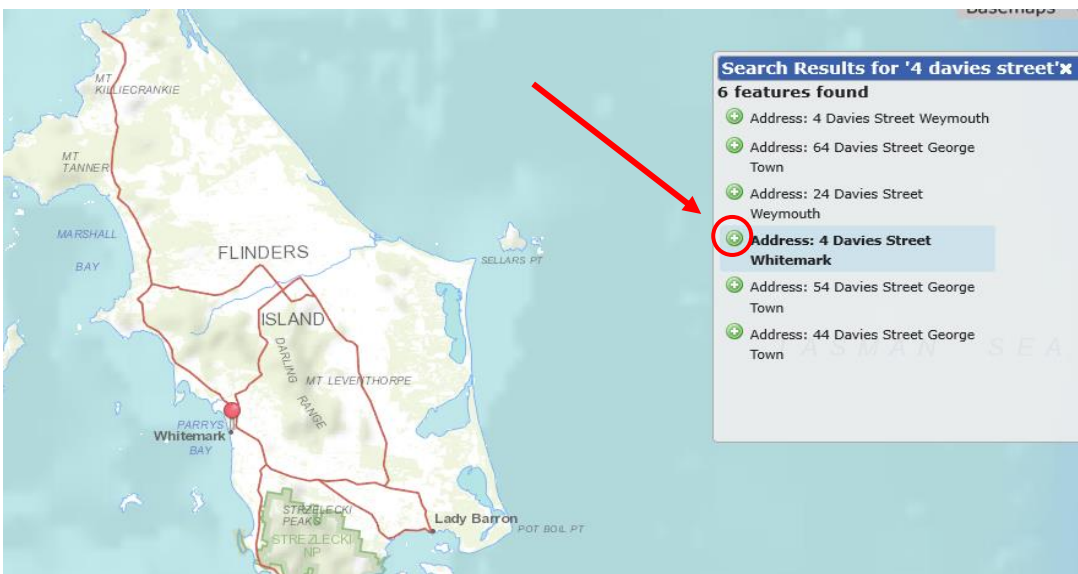

Flinders Planning Zones and Special Areas on 'The LIST'

Enter the below link into your internet browser

<https://maps.thelist.tas.gov.au/listmap/app/list/map>

The page below should come up.

At the top of the page in the search box where it says 'Map's enter the address,

or the Property Identification Number (PID) and press enter.

This box might appear, click on the green + circle next to the correct address.