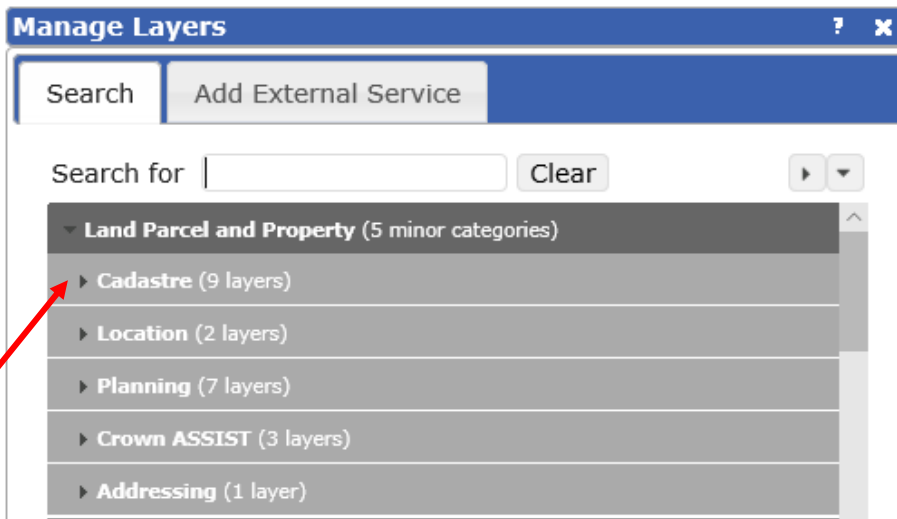

Flinders Planning Zones and Special Areas on 'The LIST'

A 'Manage Layers' box will appear

Firstly, click on 'Cadastre'

Click on the 'Boundary Lines with Accuracy' + circle.

▶ Boundary Lines with Accuracy

(209)

Go back to the 'Manage Layers' Box again

Click on the 'Planning' heading and then the Flinders Planning Zone and Flinders Special Areas heading will be there.