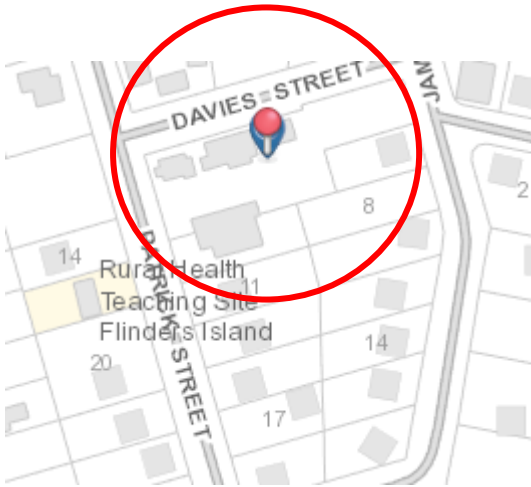

# Flinders Planning Zones and Special Areas on 'The LIST'

Enter the below link into your internet browser

<https://maps.thelist.tas.gov.au/listmap/app/list/map>

The page below should come up.

At the top of the page in the search box where it says 'Map's enter the address,

or the Property Identification Number (PID) and press enter.

This box might appear, click on the green + circle next to the correct address.

## Flinders Planning Zones and Special Areas on 'The LIST'

A marker will come up on the location of the property.

Then to add the zoning layers go to the *Layers* box on the right-hand side of the page

The below will appear.