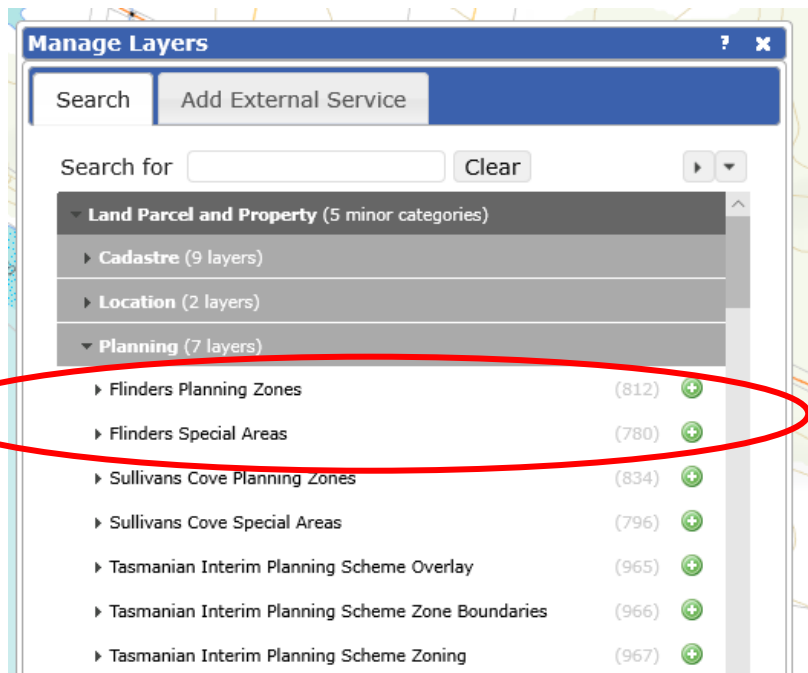

## Flinders Planning Zones and Special Areas on 'The LIST'

A marker will come up on the location of the property.

Then to add the zoning layers go to the *Layers* box on the right-hand side of the page

The below will appear.

# Flinders Planning Zones and Special Areas on 'The LIST'

A 'Manage Layers' box will appear

Firstly, click on 'Cadastre'

Click on the 'Boundary Lines with Accuracy' + circle.

▶ Boundary Lines with Accuracy

(209)

Go back to the 'Manage Layers' Box again

Click on the 'Planning' heading and then the Flinders Planning Zone and Flinders Special Areas heading will be there.

Click on both the green + circles to add these layers.

## Flinders Planning Zones and Special Areas on 'The LIST'

Your map should now look something like this

Once you click on the marker on property the *Planning Zone* and *Special Area* information will come up.